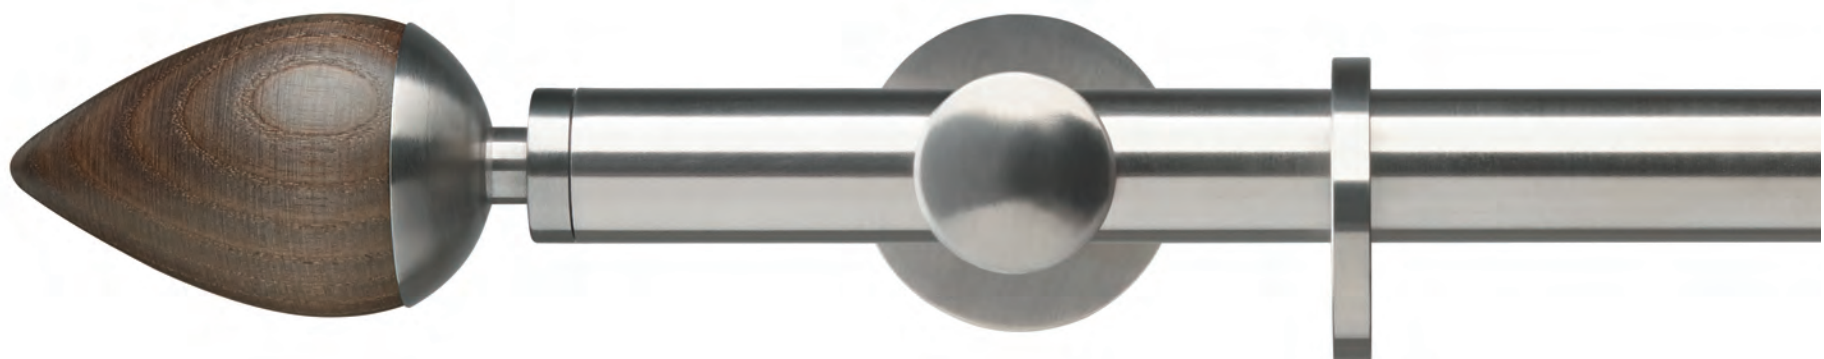

GALATEA
ø 20

FB

FN

FG

VG

XS

NOVA
ø12

XS