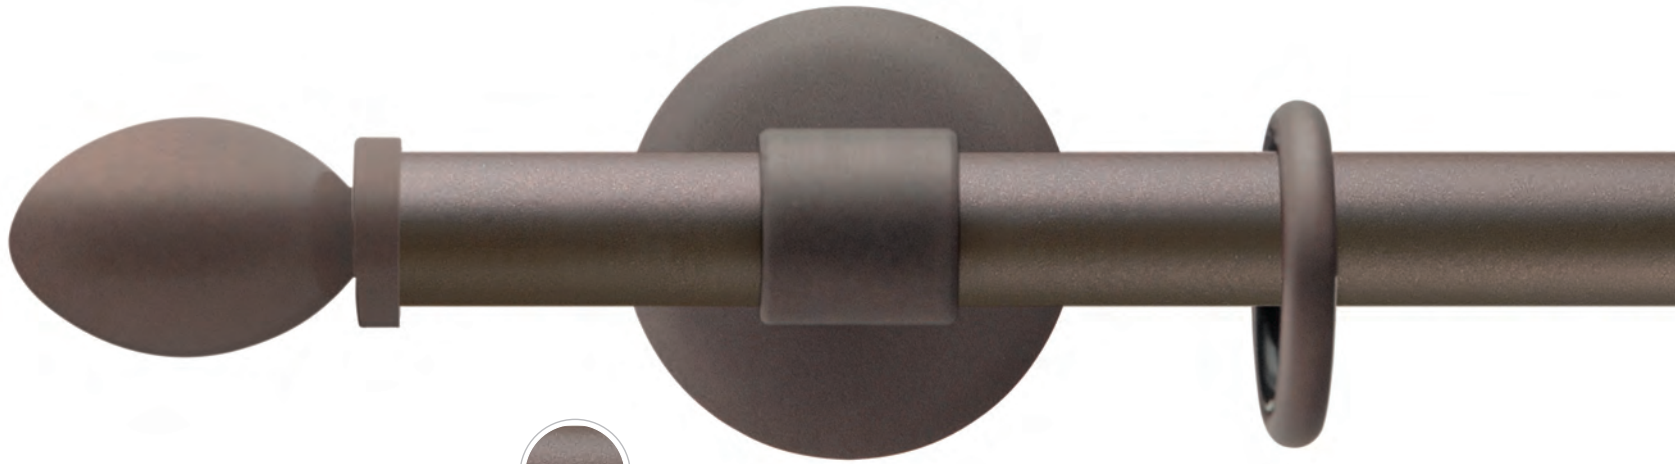

STOPPER

ø 20

AT

VENTO

ø 20

MR

SAMBA

ø 20