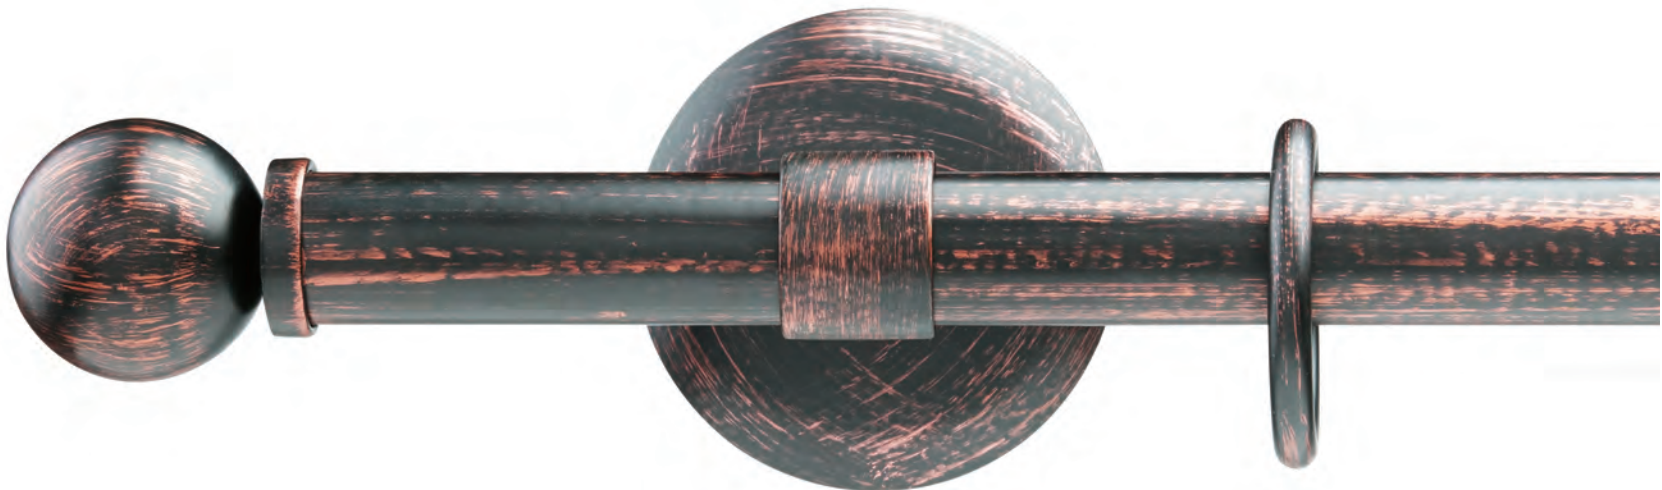

STOPPER

ø 20

AT

VENTO

ø 20

MR

SAMBA

ø 20