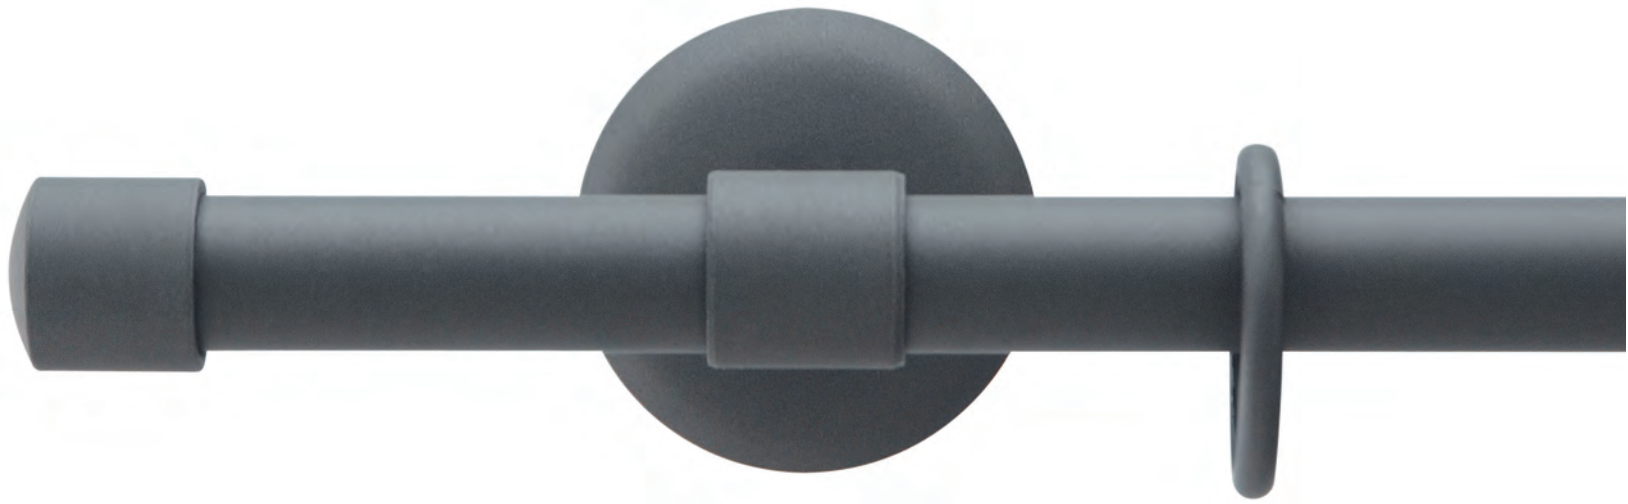

STOPPER

ø 20

AT

VENTO

ø 20

MR

SAMBA

ø 20