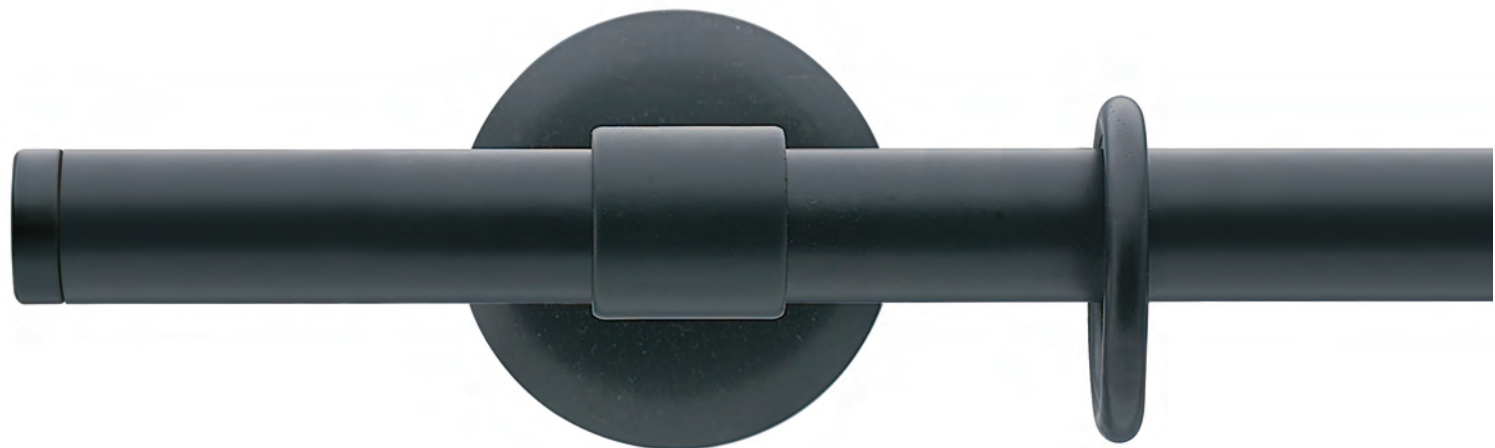

ATLAS

∅ 20

BS

STUDIO

∅ 20

BS

LEO

∅ 20

NO